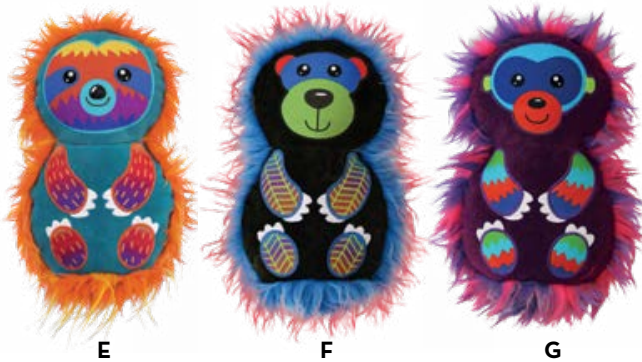

ROUGHSKINZ SUEDEZ

- Durably designed to reward appropriate chewing
- Suede-like material entices natural instincts
- Sewn-in features for less vulnerability

1. **E SLOTH**
2. RTSS21 - Md
3. **F BEAR**
4. RTSS22 - Md
5. **G MONKEY**
6. RTSS23 - Md

REEFZ

- KONG Ballistic material for long-lasting engagement
- Multiple textures reward chewing fun
- Fins for easy grab-and-go play

Available in assorted characters