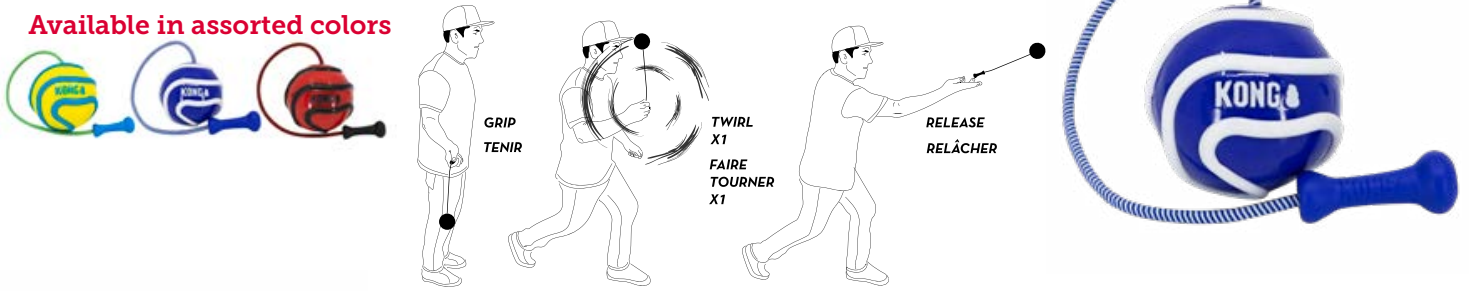

WAVZ BUNJIBALL

- Unique bungee rope & ball built for long-distance fetching
- Ergonomic handle for better grip and throwing further
- Raised swirls create an engaging, unpredictable bounce

BUNJIBALL
» PSV21 - Md
» PSV11 - Lg

Available in assorted colors