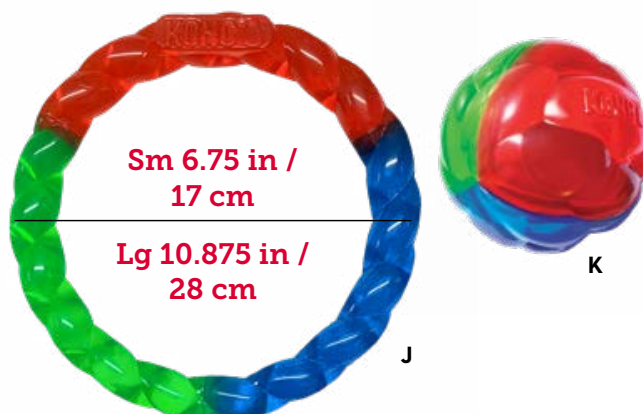

## TWISTZ

- Durable material for ongoing tug & retrieve fun
- Floats for aqua fetching play
- Uniquely textured surface for easy grabbing