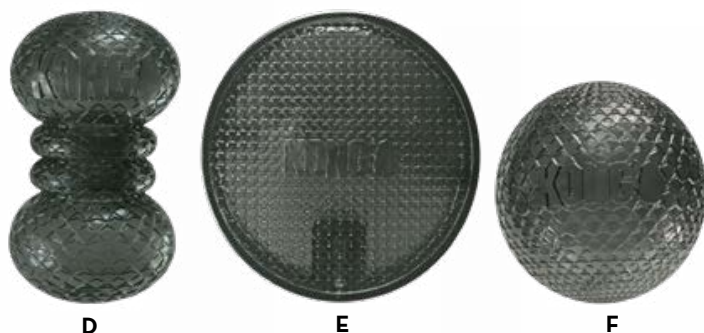

DURAMAX™

- Durable KONG-crafted K-100 material satisfies natural instincts
- Flexible material keeps dogs occupied & rewards appropriate chewing behavior
- Textured surface and ridges for added engagement