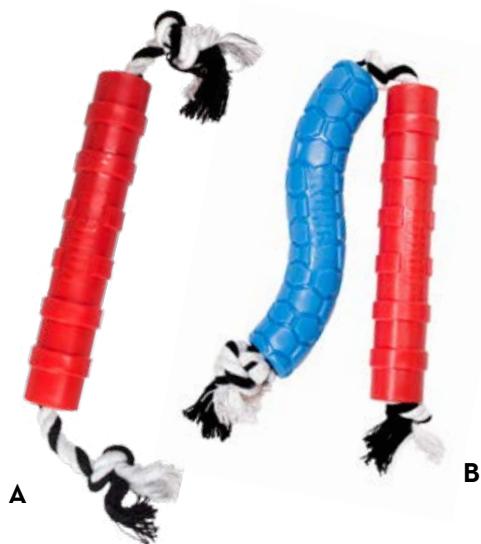

KNOTS NOODLEZ

- Durable dual shape great for tugging, shaking and tossing fun
- Knotted rope satisfies a dog's natural chewing instincts
- Textured exterior stands up to on-going play sessions

A SINGLE
NKN11 - Lg
B DOUBLE
• NKN12 - Lg

SAFESTIX

- Perfect throw and fetch toy
- Strong and flexible
- Floats

Available in assorted colors