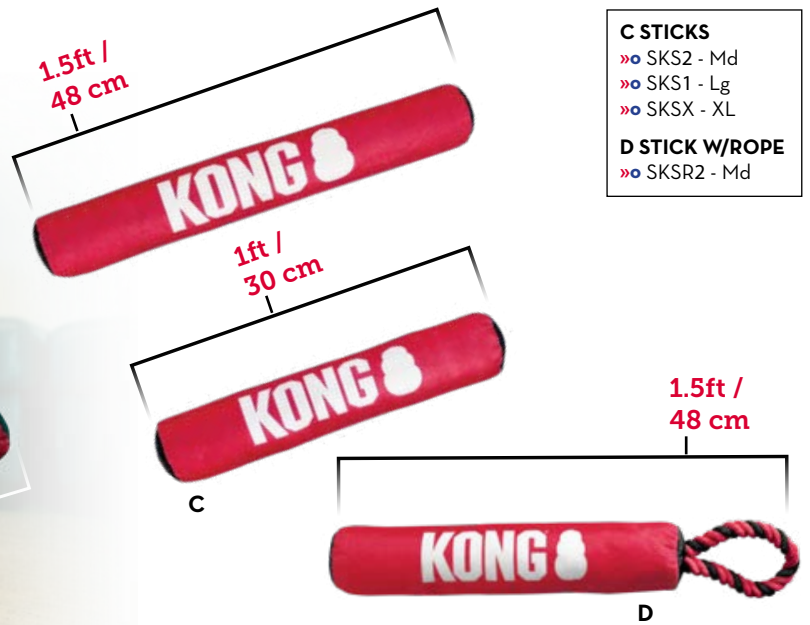

SIGNATURE STICKS™

- Durable layers for tugging & fetching fun
- Squeaks, rattles & crinkles to entice play
- Soft body is gentle on teeth and gums

1. **C STICKS**
2. » SKS2 - Md
   - » SKS1 - Lg
   - » SKSX - XL
3. **D STICK W/ROPE**
4. » SKSR2 - Md