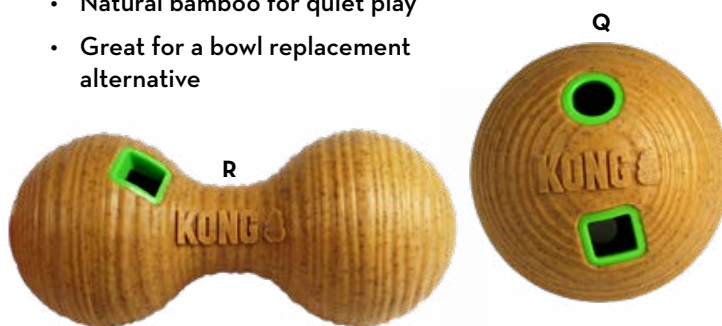

## SQUEAKSTIX WIGGLERZ

- Wiggly, extra-long toy for fetching and tugging fun
- Dual squeakers extend play, squeak even when punctured
- Durable material ensures long-lasting action

<b>WIGGLERZ</b>
PSXW2 - Md PSXW1 - Lg

## GYRO

- Entertaining roll and flip action
- Dispenses food and treats
- Ideal for independent play

**GYRO**  
 » PGY3 - Sm  
 » PGY1 - Lg

## BAMBOO FEEDER

- Unpredictable treat dispensing for mental & physical stimulation
- Natural bamboo for quiet play
- Great for a bowl replacement alternative

**Q BALL**  
 » PTB21 - Md  
**R DUMBBELL**  
 » PTB22 - Md

## TREAT SPIRALS

- Treat-dispensing toy for lasting mental and physical stimulation
- Unique spiral shape satisfies & rewards foraging instincts
- Unpredictable movement & durable material for long-lasting fun