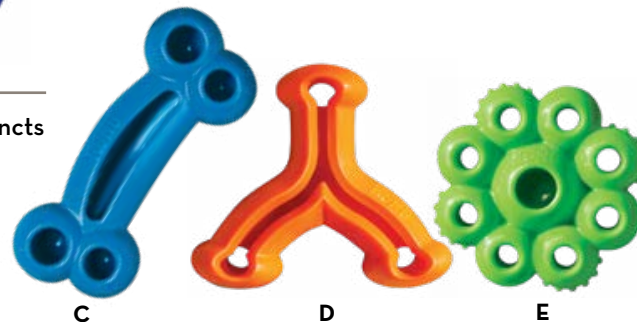

C BONE
• PE3 - Sm
» • PE1 - Lg
D WISHBONE
• PE34 - Sm
• PE14 - Lg
E STAR PODS
• PE33 - Sm
• PE13 - Lg